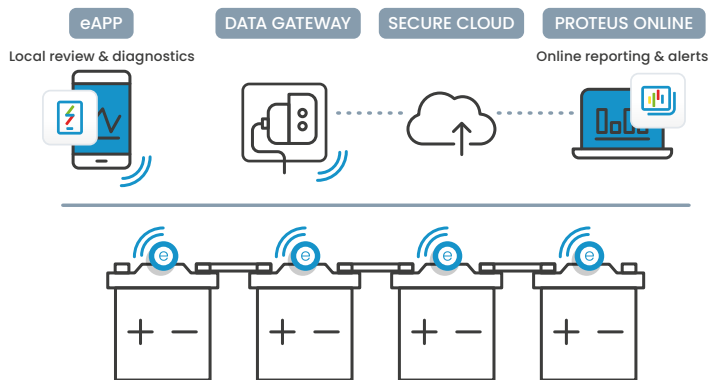

# Reduce costs through intelligent energy system monitoring

Get maximum uptime and make nationwide savings

Smart local and remote battery monitoring at each location

Wireless smart sensors gather real-time insights from every battery in every location.